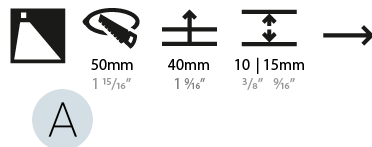

1. To build a product code in our configurator select the specify button on the base model # product page
2. To build a manual product code on this datasheet choose from the options listed below in blue font and add the suffix to the base model #

GENERAL

Series: Delight
Subseries: Delight Lollipop Square Wide
Brand: Prolicht
Division: Architectural
Mounting Type: Recessed
Mounting Location: Wall
Subcategory: Step Light

PHYSICAL

Shape: Square
Length (mm): 53
Length (in): 2 1/4
Height (mm): 53
Depth (mm): 35
Height (in): 2 1/4
Depth (in): 1 3/8
Min. Recessing Depth (mm): 40
Min. Recessing Depth (in): 1 9/16
Light Distribution: Asymmetric
Weight (kg): 0.11
Weight (lbs): 0.25
Fixture Finish: SSR / BKV / CWI / CRY / HAB / UFT / ITA / RUA / FTG / MYG / LOD / PUS / FRO / FUP / KIA / POP / BLS / SPG / MEY / GOH / GUM / CHC / COM / ABZ / JAG / OBR / MOS / ROR
Fixture Material: Aluminum

ELECTRICAL

Lamp Type: LED (Zhaga Standard)
Input Wattage (W): 2.2
Total Output Wattage (W): 2
Dimming: 0-10V Dimming / Phase Dimming (120Vac Only)
Driver Included: No
Driver Location: Remote
Driver Type: Constant Current - 120 / 277Vac
Input Voltage (V): 120 - 277
Constant Current (MA): 700

LED

Number of LEDs: 1
Color Temperature (°K): 2700 / 3000 / 4000
Max. Delivered Lumen (lm): 150 / 160 / 170
CRI: >90 CRI
Lamp Life (hrs): 50000

OPTICAL

RATINGS AND CERTIFICATIONS

Certified By: Certified for North American Standards
IP rating: IP20