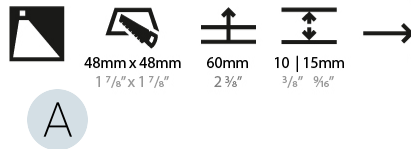

GENERAL

Series: Delight
Subseries: Delight Gooo!
Brand: Prolicht
Division: Architectural
Mounting Type: Recessed
Mounting Location: Wall
Subcategory: Step Light

PHYSICAL

Shape: Square
Length (mm): 55
Length (in): 2 ³/₁₆"
Height (mm): 55
Depth (mm): 50
Height (in): 2 ³/₁₆"
Depth (in): 1 ¹⁵/₁₆"
Ceiling Thickness (mm): 10-15
Ceiling Thickness (in): 3/8 - 9/16
Min. Recessing Depth (mm): 15
Min. Recessing Depth (in): 9/16
Light Distribution: Asymmetric
Weight (kg): 0.11
Weight (lbs): 0.25
Fixture Finish: SSR / BKV / CWI / CRY / HAB / UFT / ITA / RUA / FTG / MYG / LOD / PUS / FRO / FUP / KIA / POP / BLS / SPG / MEY / GOH / GUM / CHC / COM / ABZ / JAG / OBR / MOS / ROR
Fixture Material: Aluminum

ELECTRICAL

Lamp Type: LED (Zhaga Standard)
Input Wattage (W): 2.2
Total Output Wattage (W): 2
Dimming: Tri-Mode (Non-Dimming and Phase Dimming (120Vac only) and 0-10V Dimming)
Driver Included: No
Driver Location: Remote
Driver Type: Constant Current - Universal
Input Voltage (V): 120 - 277
Constant Current (MA): 700

LED

Number of LEDs: 1
Color Temperature (°K): 2700 / 3000 / 4000
Max. Delivered Lumen (lm): 50
Nominal Lumen (lm): 170
CRI: >90 CRI
Lamp Life (hrs): 50000

OPTICAL

RATINGS AND CERTIFICATIONS

Certified By: Certified for North American Standards
IP rating: IP20