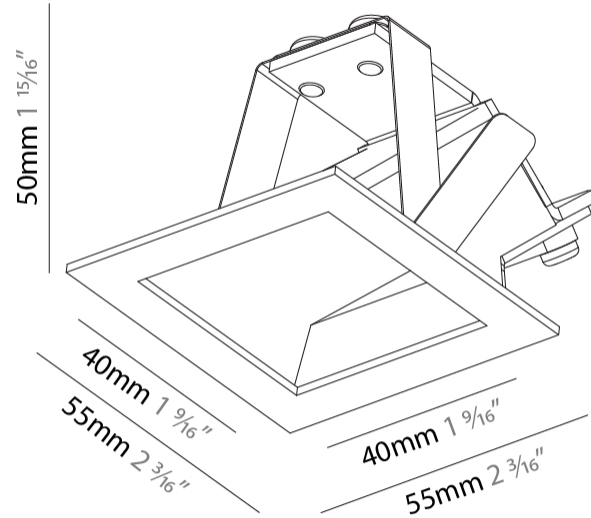

GENERAL

Series: Delight
Subseries: Delight Gooo!
Brand: Prolicht
Division: Architectural
Mounting Type: Recessed
Mounting Location: Wall
Subcategory: Step Light

PHYSICAL

Shape: Square
Length (mm): 55
Length (in): 2 ³/₁₆"
Height (mm): 55
Depth (mm): 50
Height (in): 2 ³/₁₆"
Depth (in): 1 ¹⁵/₁₆"
Ceiling Thickness (mm): 10-15
Ceiling Thickness (in): 3/8 - 9/16
Min. Recessing Depth (mm): 15
Min. Recessing Depth (in): 9/16
Light Distribution: Asymmetric
Weight (kg): 0.11
Weight (lbs): 0.25
Fixture Finish: SSR / BKV / CWI / CRY / HAB / UFT / ITA / RUA / FTG / MYG / LOD / PUS / FRO / FUP / KIA / POP / BLS / SPG / MEY / GOH / GUM / CHC / COM / ABZ / JAG / OBR / MOS / ROR
Fixture Material: Aluminum

ELECTRICAL

Lamp Type: LED (Zhaga Standard)
Input Wattage (W): 2.2
Total Output Wattage (W): 2
Dimming: Tri-Mode (Non-Dimming and Phase Dimming (120Vac only) and 0-10V Dimming)
Driver Included: No
Driver Location: Remote
Driver Type: Constant Current - Universal
Input Voltage (V): 120 - 277
Constant Current (MA): 700

LED

Number of LEDs: 1
Color Temperature (°K): 2700 / 3000 / 4000
Max. Delivered Lumen (lm): 50
Nominal Lumen (lm): 170
CRI: >90 CRI
Lamp Life (hrs): 50000

OPTICAL

RATINGS AND CERTIFICATIONS

Certified By: Certified for North American Standards
IP rating: IP20